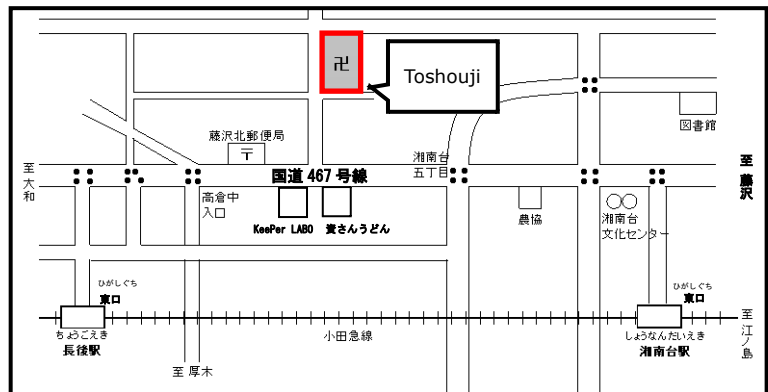

2. Japanese Language “Tomono Kai”

NIHONGO TOMO no KAI

Who can register	Adults/Parents & Children
Level of Classes	Elementary Intermediate · Advanced
Type of Class	Private lesson or Small group style (2-3 people/group)
Fee	¥100/class
Day/Time	Every Saturday, 10:00 a.m.-12:00 p.m. (No class on 1st Saturday)
Place	Toshouji Address:258 Takakura, Fujisawa (15-minute walk from Shonandai Station)

Contact Person

Chikyu Shimin Tomono Kai (NPO)

さわの
澤野 (SAWANO)

080-6898-8613